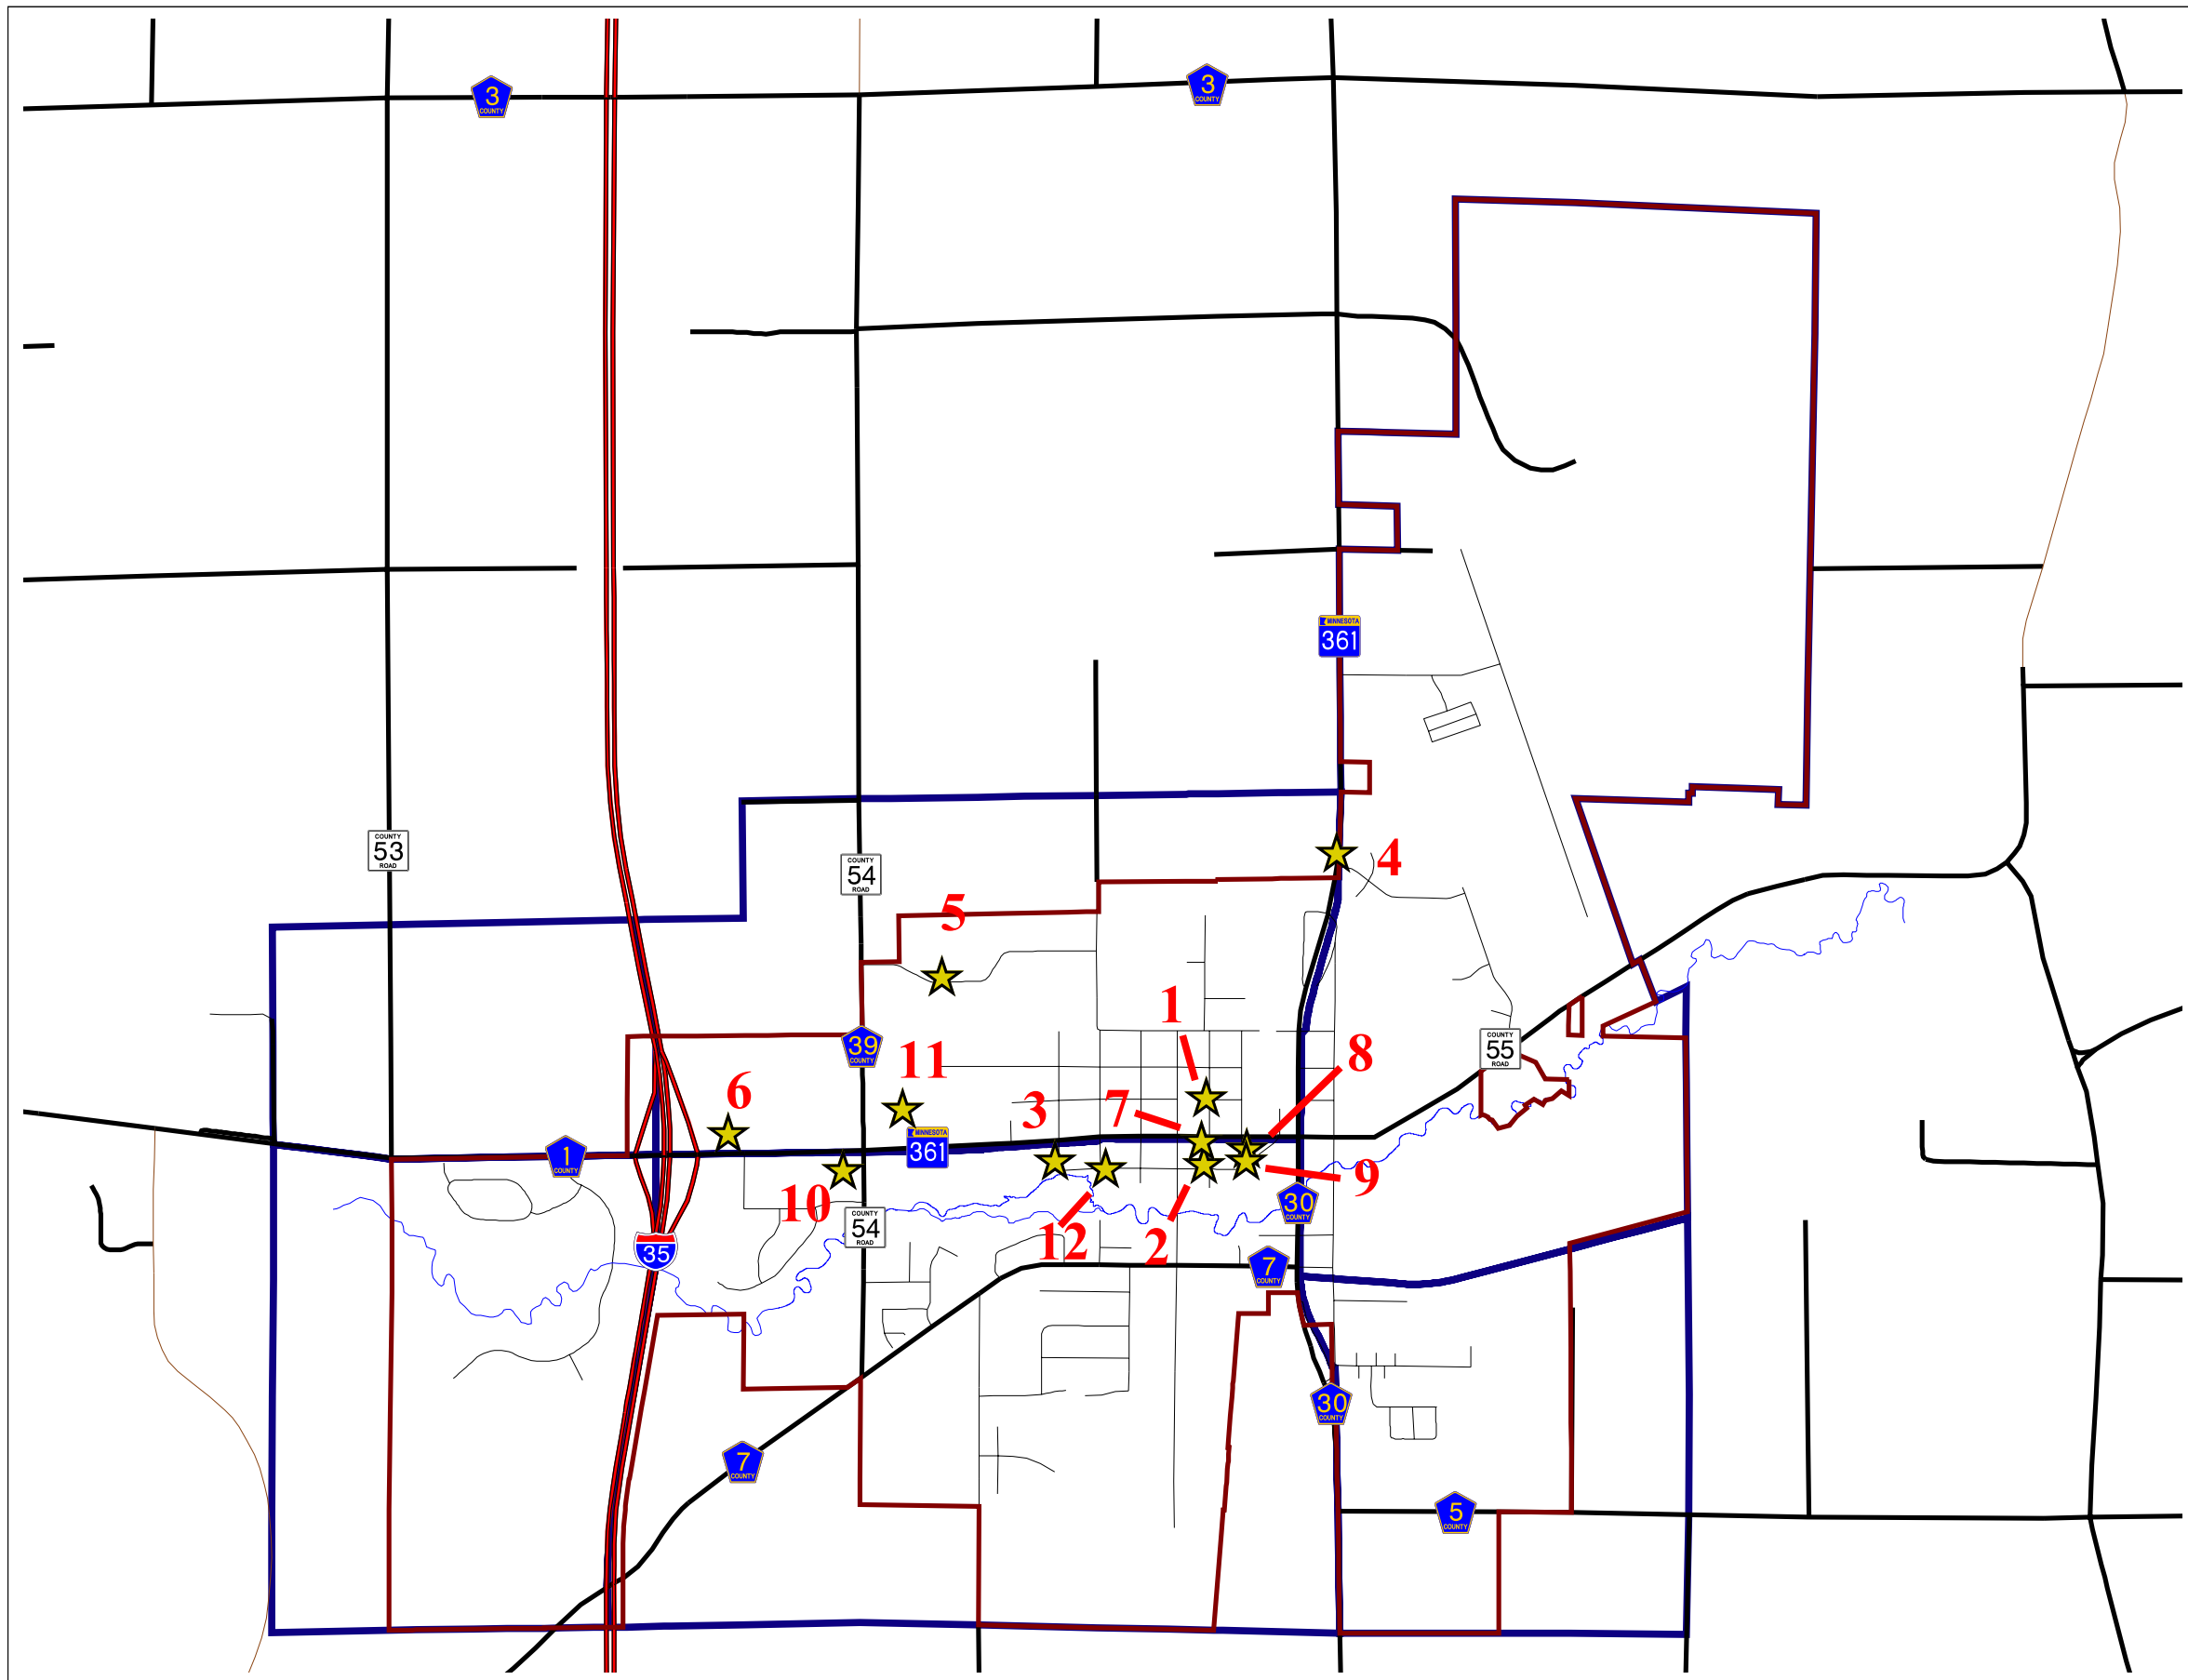

City of Rush City Community Facilities Map 9-1

Legend

- 1 City Hall and Police Department
305 South Eliot Ave
- 2 Fire Hall
325 West 5th St
- 3 Rush City Ambulance
485 Irving Ave
- 4 Public Works/Streets/Park Maintenance
51569 Forest Blvd
- 5 Rush City schools
51001 Fairfield Ave
- 6 Rush City Family Center
North side of Highway 361 just east of I-35
- 7 St. Croix River Education District
425 Dana Ave
- 8 Rush City Library and Community Center
240 West Fourth St
- 9 Post Office
265 West 5th St
- 10 Fairview Lakes Rush City Area Clinic
780 Fourth St West
- 11 Fairgrounds
NE corner of CR 30 & HWY 361 (Fourth Street)
- 10 Water Treatment Plant
600 South Harte Ave
-  City Limits
-  Land Use Districts / Growth Boundary

Map Date: December 25, 2007

Scale: 1 inch = 2000 feet
R.F.: 1 : 24,000